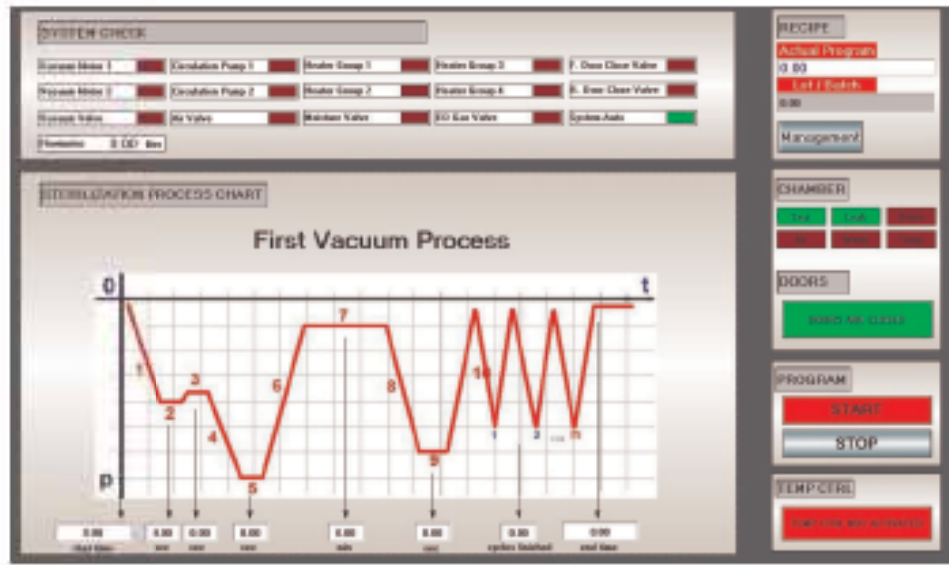

**10 M3 ETO STERILIZER CONNECTIONS VIEW – EO GAS – WATER – DRAINAGE – AIR CONNECTIONS**

34 M3 DOUBLE DOOR – FRONT DOOR – PNEUMATIC PISTONS – MACHINE PARK VIEW

34 M3 STERILIZER INTERIOR VIEW – CHANNELS – ROLLER SYSTEM – REAR DOOR

# ELECTRICAL BOARD – PROGRAM MAIN DASH BOARD – STERILIZATION CHART

1.6 M3 STERILIZER – TRAY CARCASS – SKELETON INTERIOR VIEW

**EXHAUST CONNECTION VIEW – 1.6 M3 STERILIZER – STEAM GENERATOR- HEATER**

**5 M3 STERILIZER SINGLE DOOR – KIOSK – MACHINE PARK – MANUAL CLOSING – BUFFERING TANK**